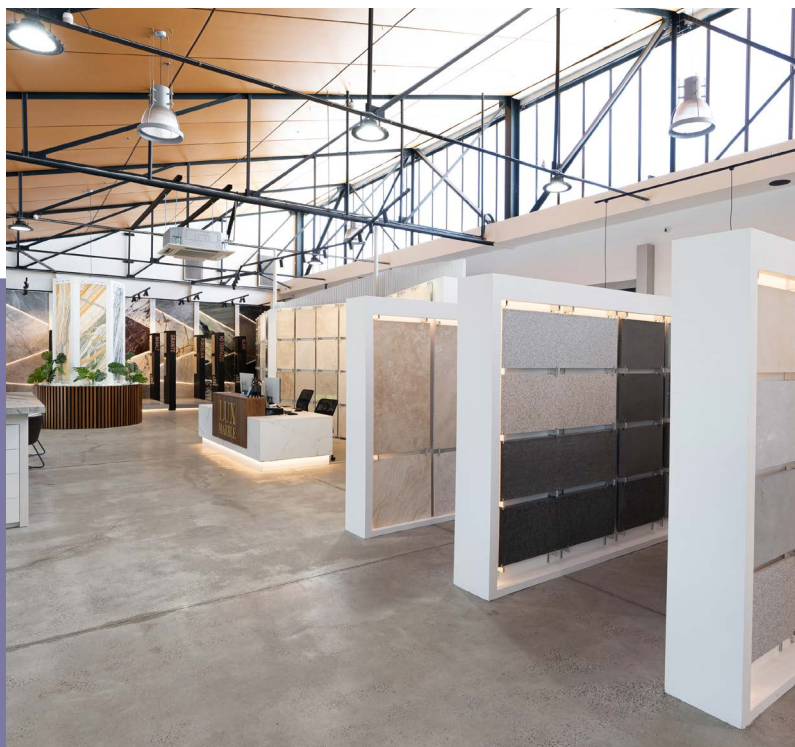

KBDi NSW CHAPTER EVENT

6.00PM
THURSDAY
16 NOV 23

LUX MARBLE
146 JOYNTON AVE
ZETLAND NSW

KBDi Members: Free
Non-members: $25

Register at

kbdimembers.org.au/what's-on
or phone 1300 253 223

Registrations close

14 Nov

KBDi CORPORATE PLUS PARTNER

LAPITEC

NATURALLY ITALIAN

Celebrate

It's time to let your hair down and have some fun at our end-of-year event in the Lux Marble showroom.

Event sponsor **Lapitec®** is generously shouting the drinks and canapés. Come along to connect with these great industry supporters.

Discover the possibilities of **Lapitec®** and learn why and how to specify this stunning product in your next kitchen or bathroom design. Their stone is a full-body, eco-friendly surface that is both easy to clean and hygienic.

There will be plenty of time to network with fellow designers, too. Find out what your peers have been up to and boost your inspo levels as you prepare to wind up this year's projects.

What else can you expect at a KBDi event?

- drinks and canapés
- lucky door prizes
- invaluable networking with your peers
- introductions to the industry's best product reps